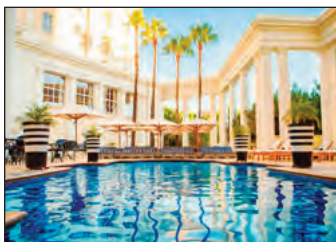

**SOUTHERN SUN CULLINAN
Cape Town Waterfront**